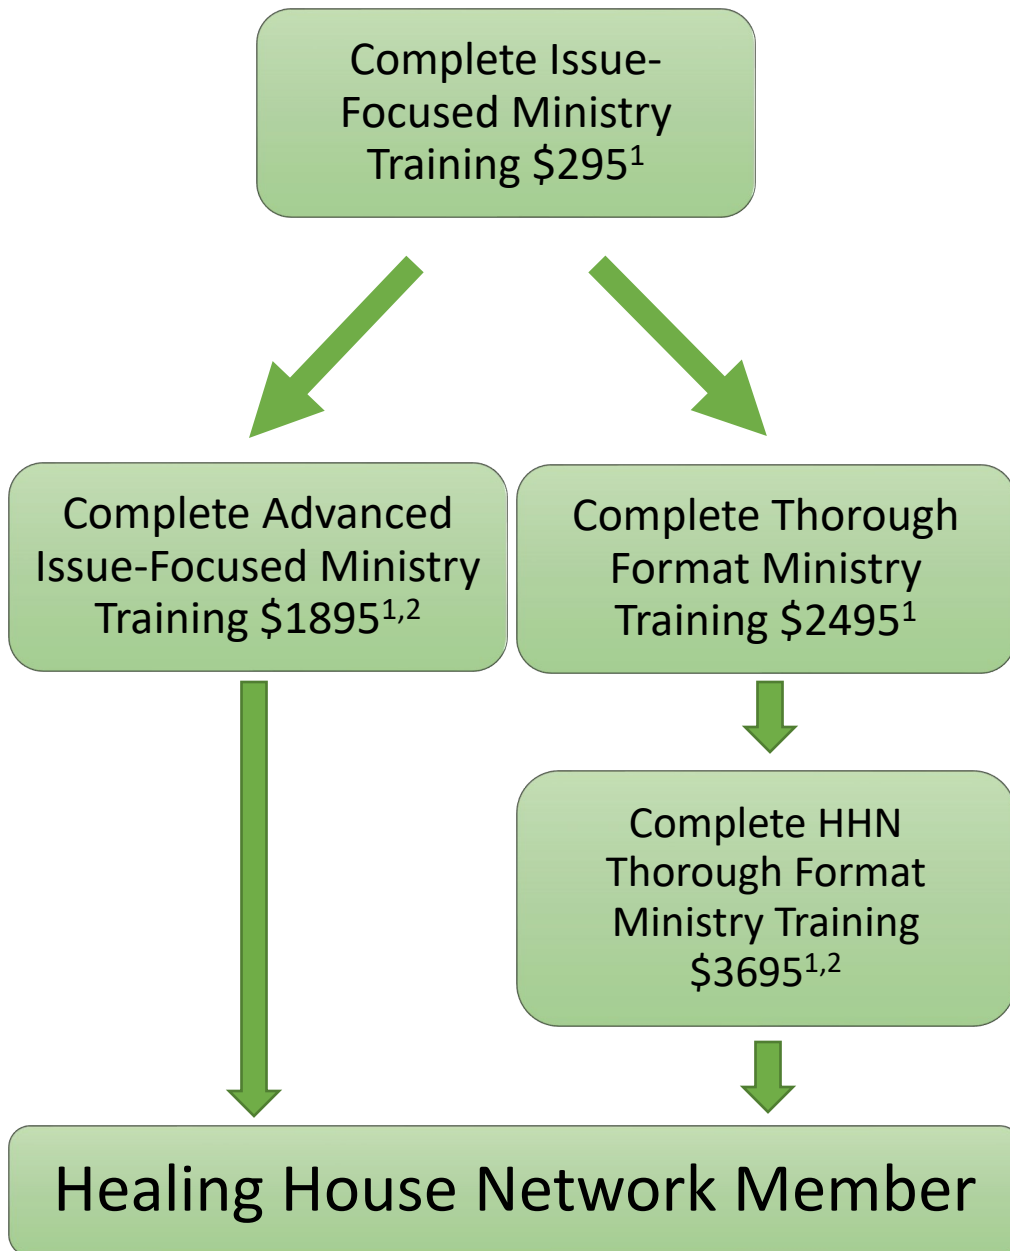

# HHN Training Steps

1

- Does not include Registration or Application Fees. Does not include cost of personal Thorough Format Ministry. Does not include travel or accommodation costs for either trainees or trainers (where necessary). All prices quoted in US Dollars

2

- All or part of your Training Fees should be offset by the fees paid by your ministry receivers. (Recommended fees: IFM - \$115, TFM - \$625). Fees go directly to Restoring The Foundations.

\*

- Please see individual Training pages for greater detail on both Training Steps and Tuition Costs.